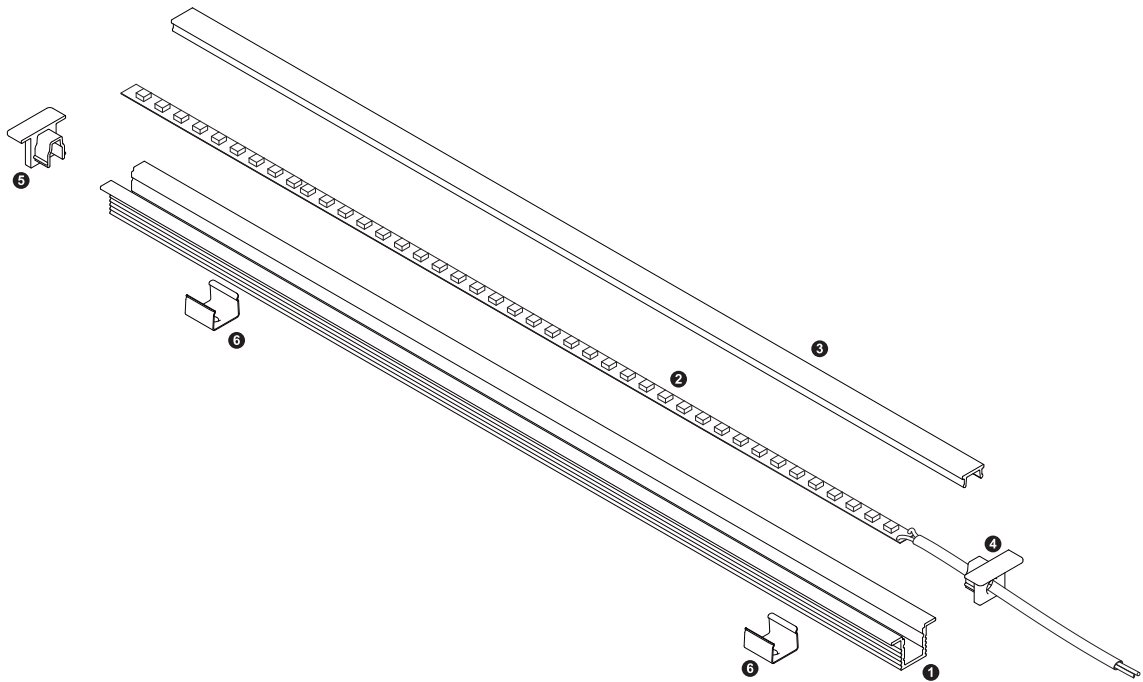

Unit:mm

## Aluminium LED Profile LW-AR9

	Name	Code	Material	Color	Others
①	Aluminum Profile	AR9	Aluminum	Silver / White / Black / RAL color	
②	LED strip	-	-	-	MAX. 19.2 W/m
④	Endcap (with hole)	AR9-Cap-H	Plastic	Grey / White / Black	-
⑤	Endcap (without hole)	AR9-Cap	Plastic	Grey / White / Black	-
⑥	Metal Clip	AR9-Clip-M	Stainless Steel	ecru	-