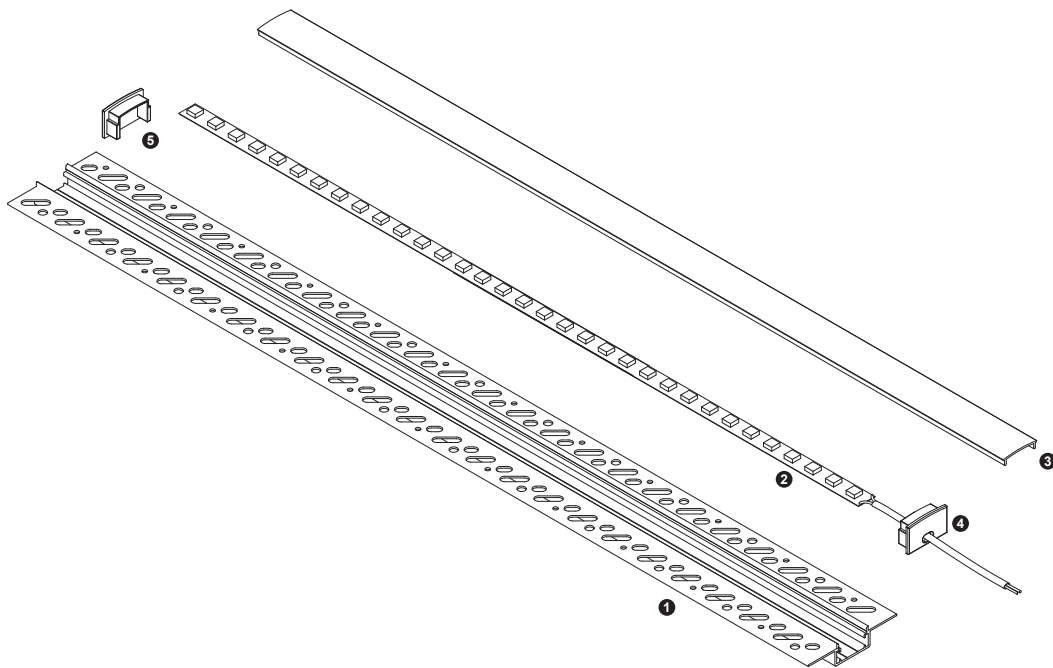

Unit:mm

## Aluminium LED Profile **LW-CT4N**

	Name	Code	Material	Color	Others
①	Aluminum Profile	CT4N	Aluminum	Silver / White / Black / RAL color	
②	LED strip	-	-	-	MAX. 19.2 W/m
④	Endcap (with hole)	CT4N-Cap-H	Plastic	Grey / White / Black	-
⑤	Endcap (without hole)	CT4N-Cap	Plastic	Grey / White / Black	-

### ③ Optional Diffuser(PMMA/PC)

Color	Light Transmittance	Code
Opal	70%	D003-O
Milky	78%	D003-M
Frosted	91%	D003-F
Clear	95%	D003-C

RECESSED INSTALLING INSTRUCTIONS