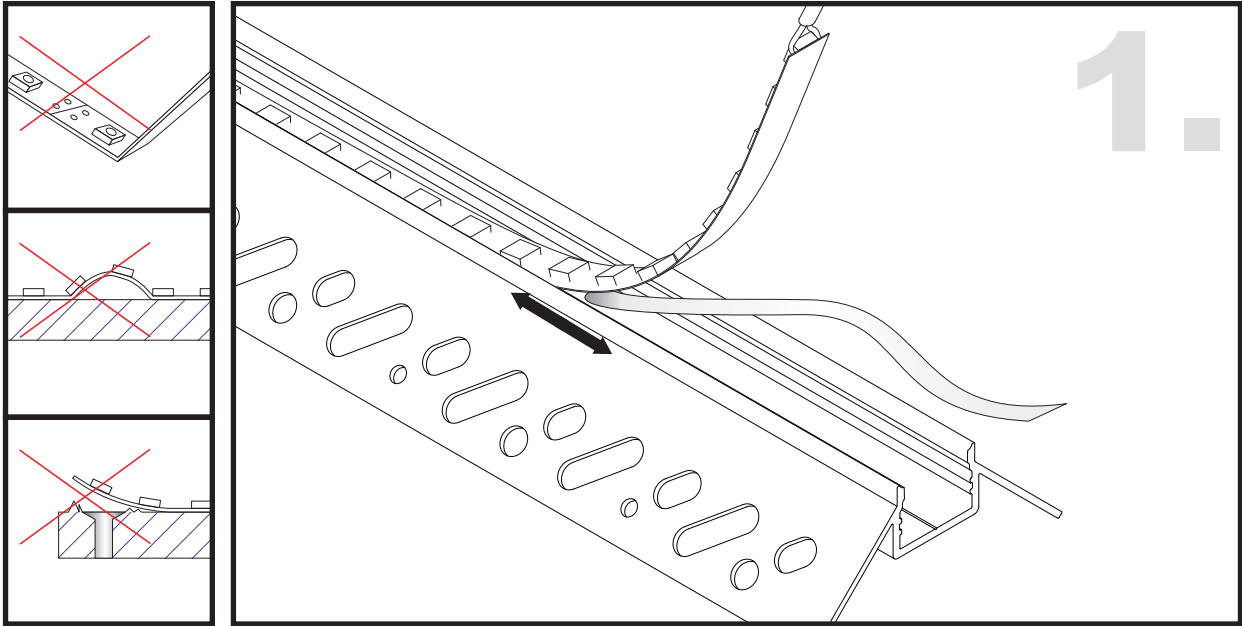

# Aluminium LED Profile LW-CT7

Unit:mm

	Name	Code	Material	Color	Others
①	Aluminum Profile	CT7	Aluminum	Silver / White / Black / RAL color	
②	LED strip	-	-	-	MAX.9.6W/m
④	Endcap (with hole)	CT5-Cap-H	Plastic	Grey / White / Black	-
⑤	Endcap (without hole)	CT5-Cap	Plastic	Grey / White / Black	-

## RECESSED INSTALLING INSTRUCTIONS