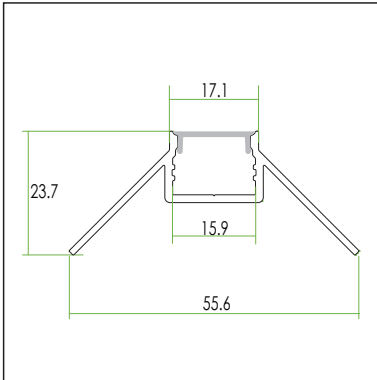

# Aluminium LED Profile LW-CT7

Unit:mm

	Name	Code	Material	Color	Others
①	Aluminum Profile	CT7	Aluminum	Silver / White / Black / RAL color	
②	LED strip	-	-	-	MAX.9.6W/m
④	Endcap (with hole)	CT5-Cap-H	Plastic	Grey / White / Black	-
⑤	Endcap (without hole)	CT5-Cap	Plastic	Grey / White / Black	-