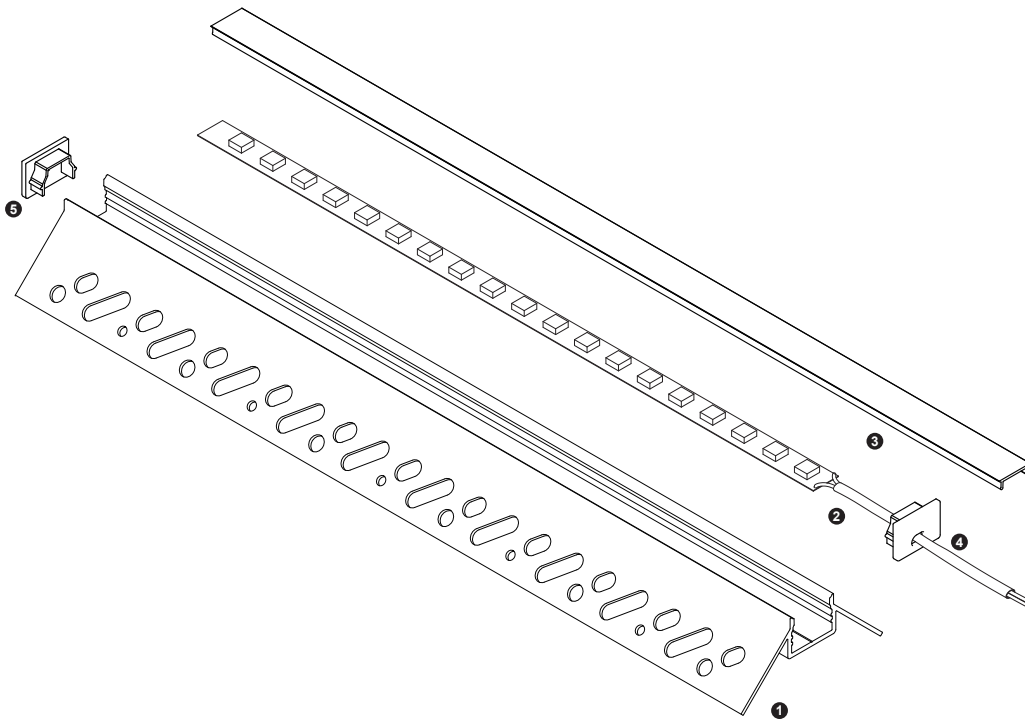

# Aluminium LED Profile LW-CT7

Unit:mm

	Name	Code	Material	Color	Others
①	Aluminum Profile	CT7	Aluminum	Silver / White / Black / RAL color	
②	LED strip	-	-	-	MAX.9.6W/m
④	Endcap (with hole)	CT5-Cap-H	Plastic	Grey / White / Black	-
⑤	Endcap (without hole)	CT5-Cap	Plastic	Grey / White / Black	-

### ③ Optional Diffuser(PMMA/PC)

Color	Light Transmittance	Code
Opal	70%	D005-O
Milky	78%	D005-M
Frosted	91%	D005-F
Clear	95%	D005-C

## RECESSED INSTALLING INSTRUCTIONS