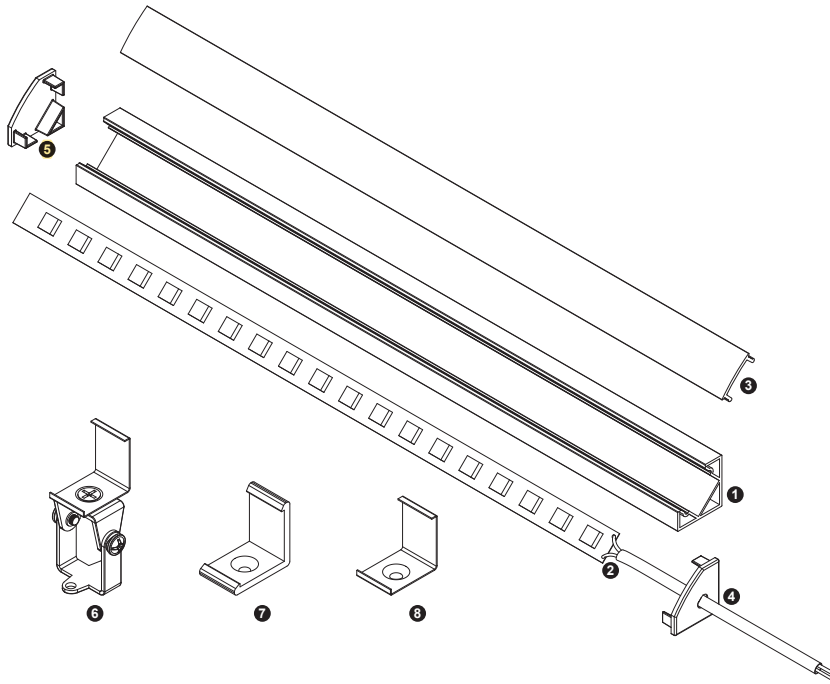

Aluminium LED
Profile

LW-AC3

Unit:mm

	Name	Code	Material	Color	Others
①	Aluminum Profile	AC3	Aluminum	Silver / White / Black / RAL color	
②	LED strip	-	-	-	MAX. 14.4 W/m
④	Endcap (with hole)	AC3-Cap-H	Plastic	Grey / White / Black	-
⑤	Endcap (without hole)	AC3-Cap	Plastic	Grey / White / Black	-
⑥	Adjustable Clip	AC3-Clip-A	Stainless Steel	ecru	-
⑦	Metal Clip	AC3-Clip-M	Stainless Steel	ecru	-
⑧	Plastic Clip	AC3-Clip-P	Plastic	Clear	-

③ Optional Diffuser(PMMA/PC)

Color	Light Transmittance	Code
Opal	52%	D001-O
Milky	64%	D001-M
Frosted	81%	D001-F
Clear	95%	D001-C

ADJUSTABLE CLIP INSTALLING INSTRUCTIONS

Corner

CORNER INSTALLING INSTRUCTIONS