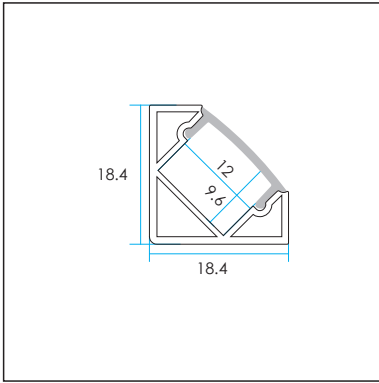

Aluminium LED
Profile

LW-AC3

Unit:mm

	Name	Code	Material	Color	Others
①	Aluminum Profile	AC3	Aluminum	Silver / White / Black / RAL color	
②	LED strip	-	-	-	MAX. 14.4 W/m
④	Endcap (with hole)	AC3-Cap-H	Plastic	Grey / White / Black	-
⑤	Endcap (without hole)	AC3-Cap	Plastic	Grey / White / Black	-
⑥	Adjustable Clip	AC3-Clip-A	Stainless Steel	ecru	-
⑦	Metal Clip	AC3-Clip-M	Stainless Steel	ecru	-
⑧	Plastic Clip	AC3-Clip-P	Plastic	Clear	-