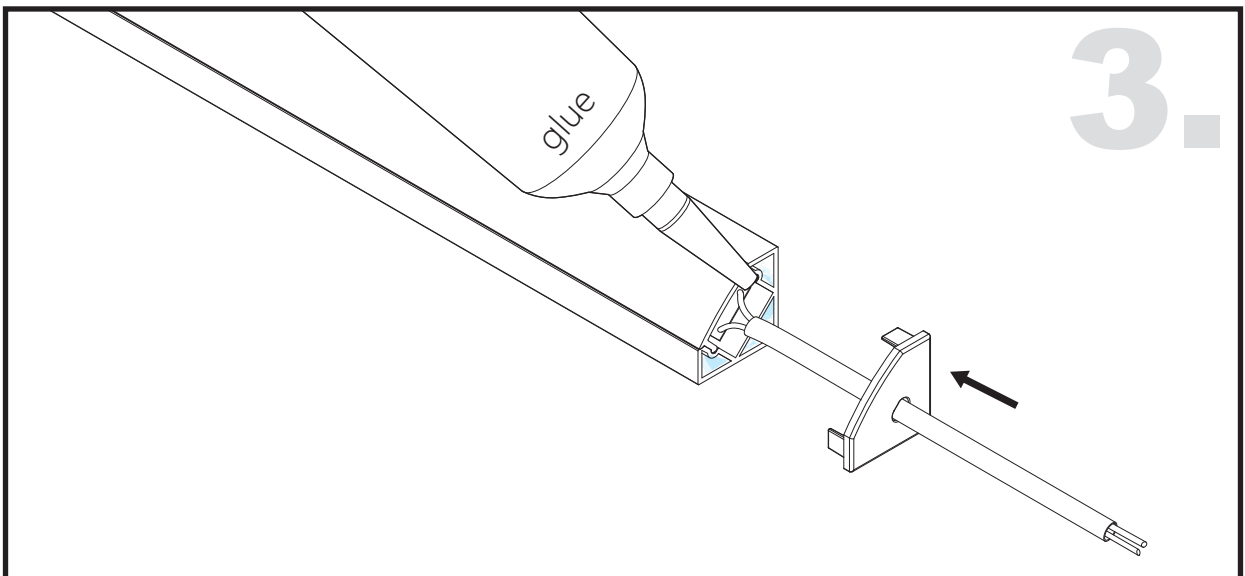

Aluminium LED
Profile

LW-AC3

Unit:mm

	Name	Code	Material	Color	Others
①	Aluminum Profile	AC3	Aluminum	Silver / White / Black / RAL color	
②	LED strip	-	-	-	MAX. 14.4 W/m
④	Endcap (with hole)	AC3-Cap-H	Plastic	Grey / White / Black	-
⑤	Endcap (without hole)	AC3-Cap	Plastic	Grey / White / Black	-
⑥	Adjustable Clip	AC3-Clip-A	Stainless Steel	ecru	-
⑦	Metal Clip	AC3-Clip-M	Stainless Steel	ecru	-
⑧	Plastic Clip	AC3-Clip-P	Plastic	Clear	-

③ Optional Diffuser(PMMA/PC)

Color	Light Transmittance	Code
Opal	52%	D001-O
Milky	64%	D001-M
Frosted	81%	D001-F
Clear	95%	D001-C

ADJUSTABLE CLIP INSTALLING INSTRUCTIONS

Corner

CORNER INSTALLING INSTRUCTIONS