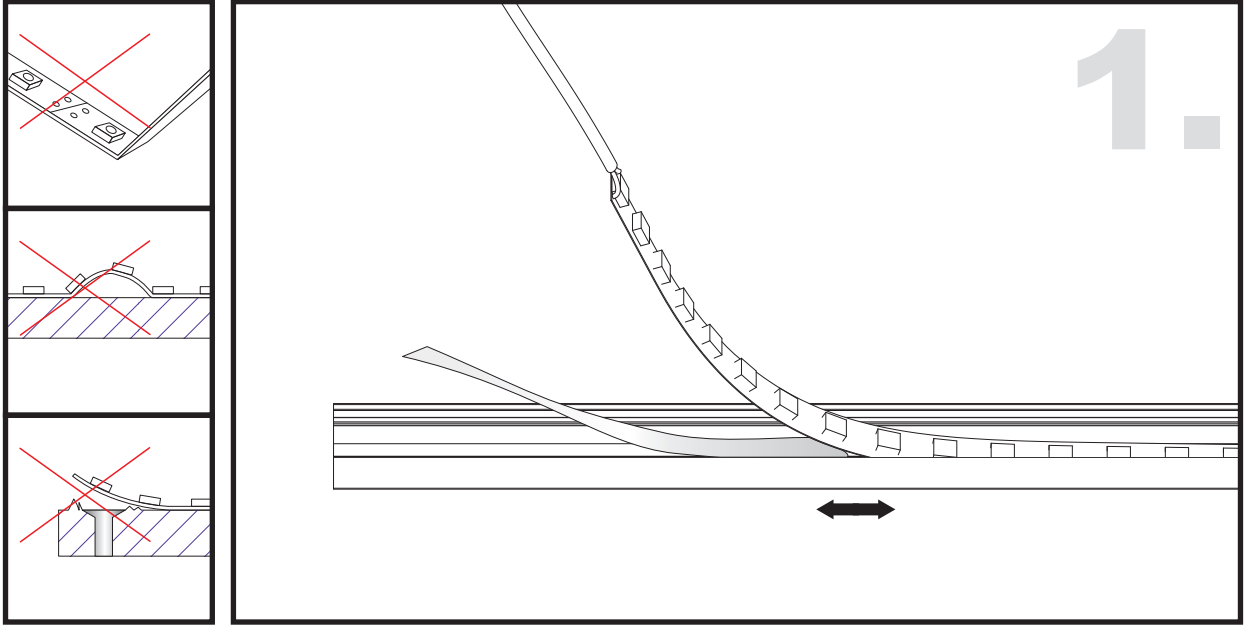

Aluminium LED
Profile

LW-AC3

Unit:mm

	Name	Code	Material	Color	Others
①	Aluminum Profile	AC3	Aluminum	Silver / White / Black / RAL color	
②	LED strip	-	-	-	MAX. 14.4 W/m
④	Endcap (with hole)	AC3-Cap-H	Plastic	Grey / White / Black	-
⑤	Endcap (without hole)	AC3-Cap	Plastic	Grey / White / Black	-
⑥	Adjustable Clip	AC3-Clip-A	Stainless Steel	ecru	-
⑦	Metal Clip	AC3-Clip-M	Stainless Steel	ecru	-
⑧	Plastic Clip	AC3-Clip-P	Plastic	Clear	-

③ Optional Diffuser(PMMA/PC)

Color	Light Transmittance	Code
Opal	52%	D001-O
Milky	64%	D001-M
Frosted	81%	D001-F
Clear	95%	D001-C

ADJUSTABLE CLIP INSTALLING INSTRUCTIONS

Corner

CORNER INSTALLING INSTRUCTIONS