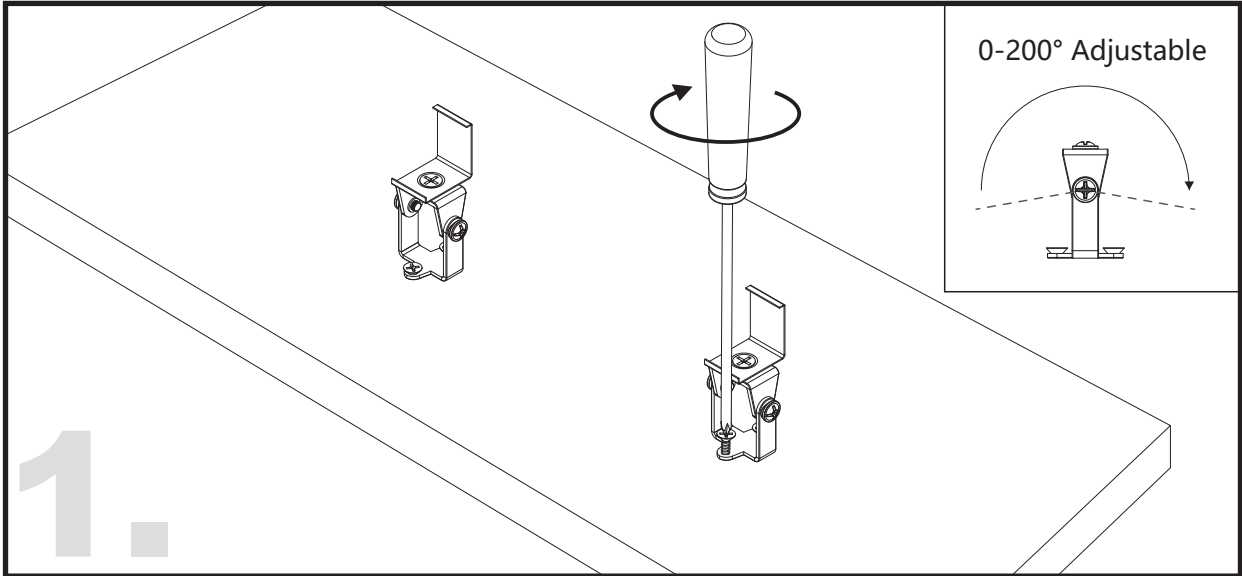

ADJUSTABLE CLIP INSTALLING INSTRUCTIONS