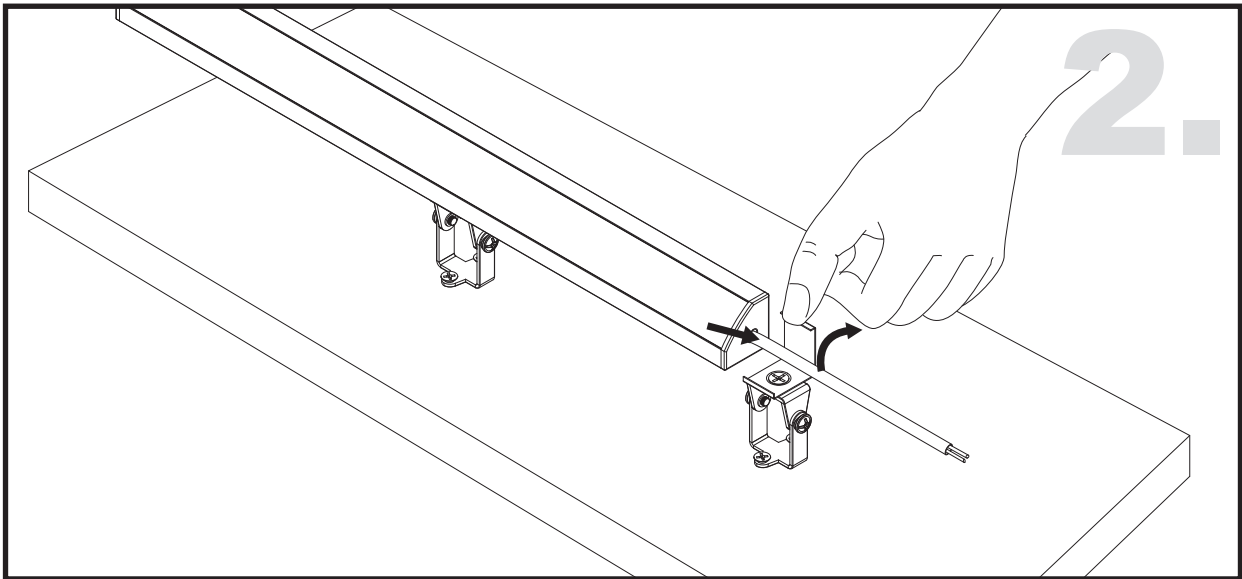

ADJUSTABLE CLIP INSTALLING INSTRUCTIONS