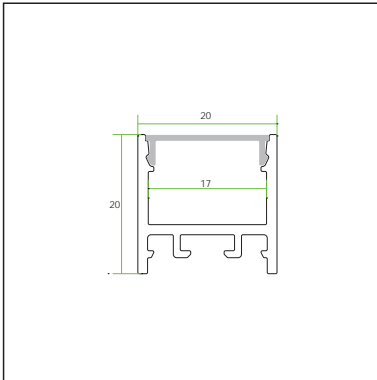

Aluminium LED Profile

LW-US20

Unit:mm

	Name	Code	Material	Color	Others
①	Aluminum Profile	US20	Aluminum	Silver / White / Black / RAL color	
②	LED strip	-	-	-	MAX. 19.2 W/m
④	Endcap (with hole)	US20-Cap-H	Plastic	Grey / White / Black	-
⑤	Endcap (without hole)	US20-Cap	Plastic	Grey / White / Black	-
⑥	Metal Clip	US20-Clip-M	Stainless Steel	ecru	-
⑦	Suspension Kits	Sus.Kits US20	Stainless Steel	ecru	-

③ Optional Diffuser(PMMA/PC)

Color	Light Transmittance	Code
Opal	52%	US20-O
Milky	-	-
Frosted	-	-
Clear	-	-

Surface

METAL CLIP INSTALLING INSTRUCTIONS

SUSPENDED INSTALLING INSTRUCTIONS