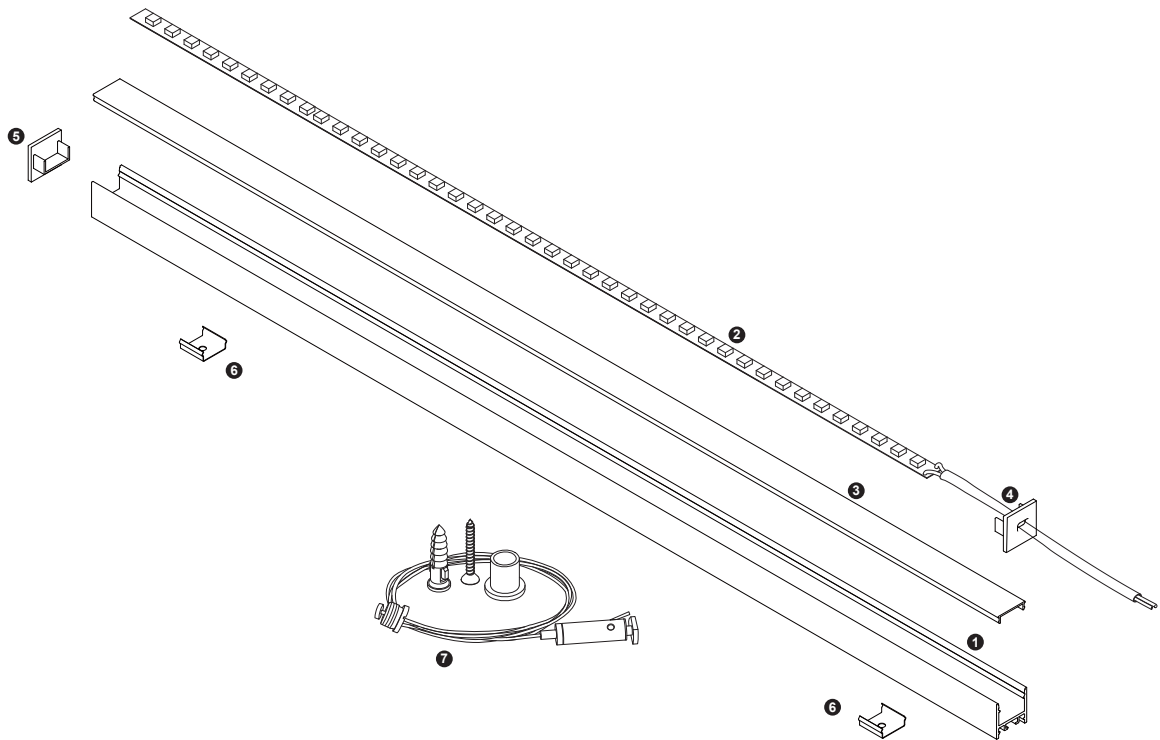

Aluminium LED Profile

LW-US20

Unit:mm

	Name	Code	Material	Color	Others
①	Aluminum Profile	US20	Aluminum	Silver / White / Black / RAL color	
②	LED strip	-	-	-	MAX. 19.2 W/m
④	Endcap (with hole)	US20-Cap-H	Plastic	Grey / White / Black	-
⑤	Endcap (without hole)	US20-Cap	Plastic	Grey / White / Black	-
⑥	Metal Clip	US20-Clip-M	Stainless Steel	ecru	-
⑦	Suspension Kits	Sus.Kits US20	Stainless Steel	ecru	-

③ Optional Diffuser(PMMA/PC)

Color	Light Transmittance	Code
Opal	52%	US20-O
Milky	-	-
Frosted	-	-
Clear	-	-

Surface

METAL CLIP INSTALLING INSTRUCTIONS

SUSPENDED INSTALLING INSTRUCTIONS