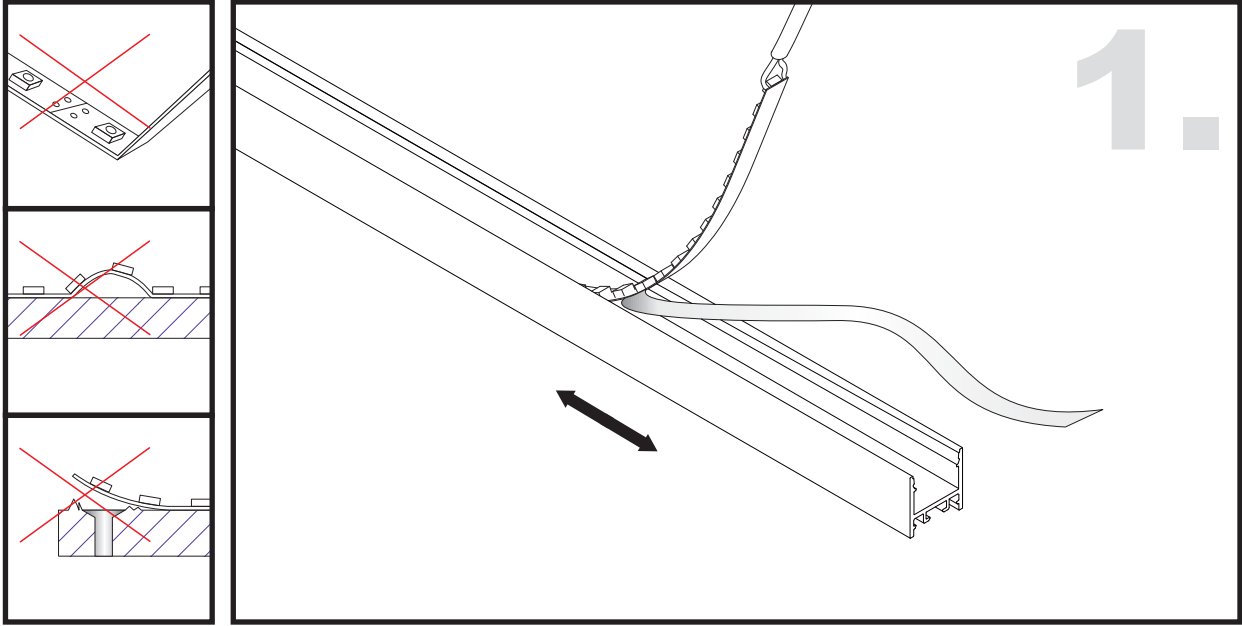

Aluminium LED Profile

LW-US20

Unit:mm

	Name	Code	Material	Color	Others
①	Aluminum Profile	US20	Aluminum	Silver / White / Black / RAL color	
②	LED strip	-	-	-	MAX. 19.2 W/m
④	Endcap (with hole)	US20-Cap-H	Plastic	Grey / White / Black	-
⑤	Endcap (without hole)	US20-Cap	Plastic	Grey / White / Black	-
⑥	Metal Clip	US20-Clip-M	Stainless Steel	ecru	-
⑦	Suspension Kits	Sus.Kits US20	Stainless Steel	ecru	-

③ Optional Diffuser(PMMA/PC)

Color	Light Transmittance	Code
Opal	52%	US20-O
Milky	-	-
Frosted	-	-
Clear	-	-

Surface

METAL CLIP INSTALLING INSTRUCTIONS

SUSPENDED INSTALLING INSTRUCTIONS