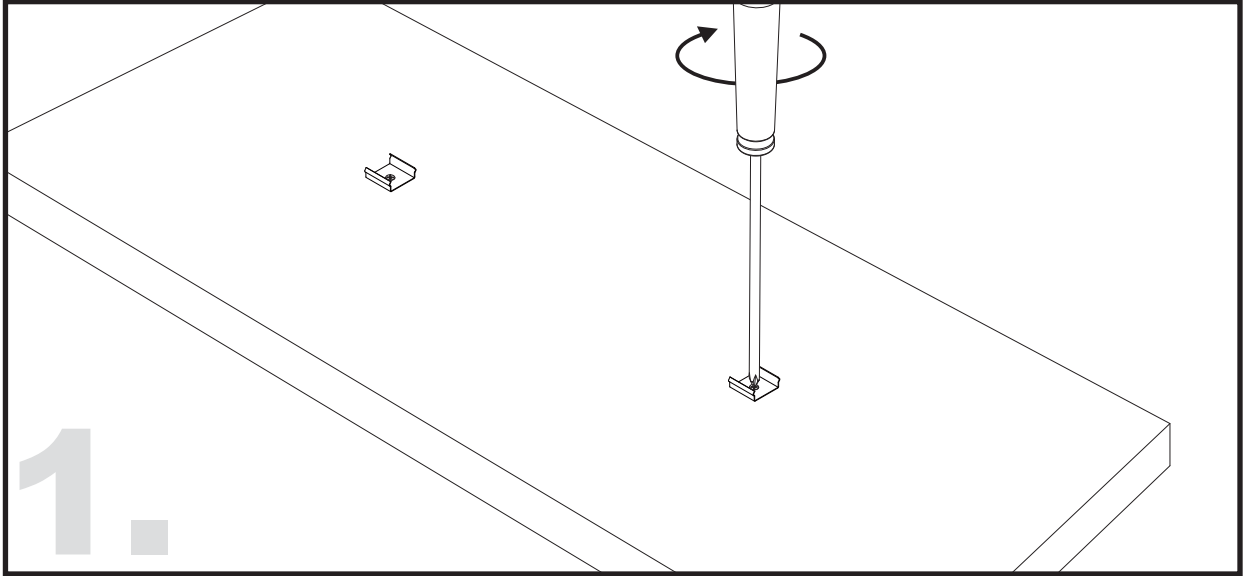

Surface

METAL CLIP INSTALLING INSTRUCTIONS