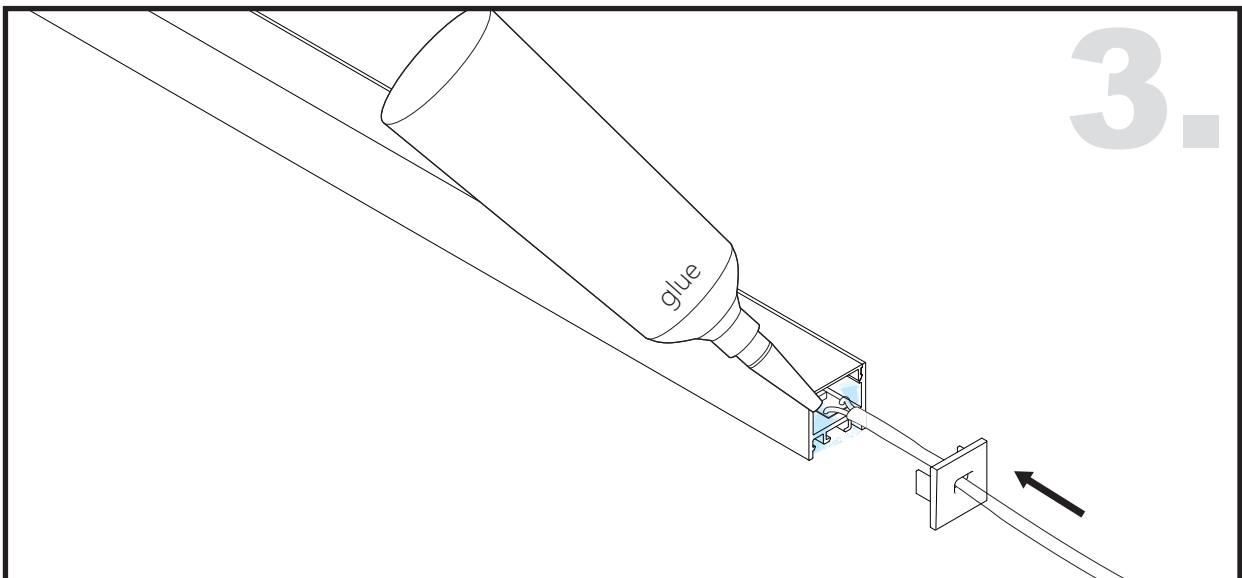

Aluminium LED Profile

LW-US20

Unit:mm

	Name	Code	Material	Color	Others
①	Aluminum Profile	US20	Aluminum	Silver / White / Black / RAL color	
②	LED strip	-	-	-	MAX. 19.2 W/m
④	Endcap (with hole)	US20-Cap-H	Plastic	Grey / White / Black	-
⑤	Endcap (without hole)	US20-Cap	Plastic	Grey / White / Black	-
⑥	Metal Clip	US20-Clip-M	Stainless Steel	ecru	-
⑦	Suspension Kits	Sus.Kits US20	Stainless Steel	ecru	-

③ Optional Diffuser(PMMA/PC)

Color	Light Transmittance	Code
Opal	52%	US20-O
Milky	-	-
Frosted	-	-
Clear	-	-

Surface

METAL CLIP INSTALLING INSTRUCTIONS

SUSPENDED INSTALLING INSTRUCTIONS