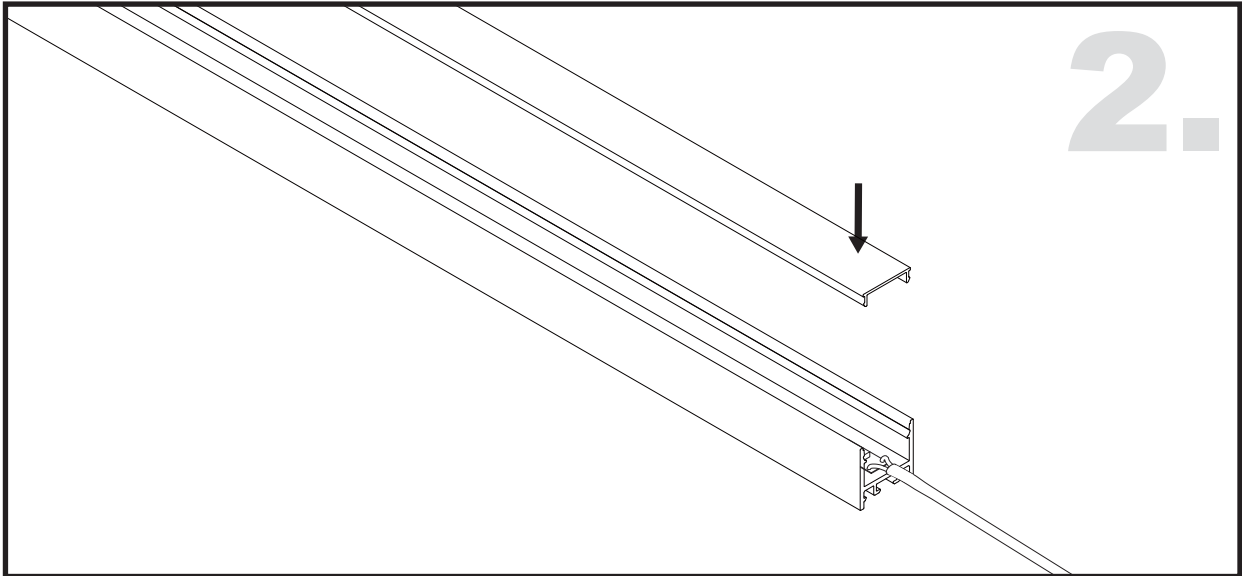

Aluminium LED Profile

LW-US20

Unit:mm

	Name	Code	Material	Color	Others
①	Aluminum Profile	US20	Aluminum	Silver / White / Black / RAL color	
②	LED strip	-	-	-	MAX. 19.2 W/m
④	Endcap (with hole)	US20-Cap-H	Plastic	Grey / White / Black	-
⑤	Endcap (without hole)	US20-Cap	Plastic	Grey / White / Black	-
⑥	Metal Clip	US20-Clip-M	Stainless Steel	ecru	-
⑦	Suspension Kits	Sus.Kits US20	Stainless Steel	ecru	-

③ Optional Diffuser(PMMA/PC)

Color	Light Transmittance	Code
Opal	52%	US20-O
Milky	-	-
Frosted	-	-
Clear	-	-

Surface

METAL CLIP INSTALLING INSTRUCTIONS

SUSPENDED INSTALLING INSTRUCTIONS