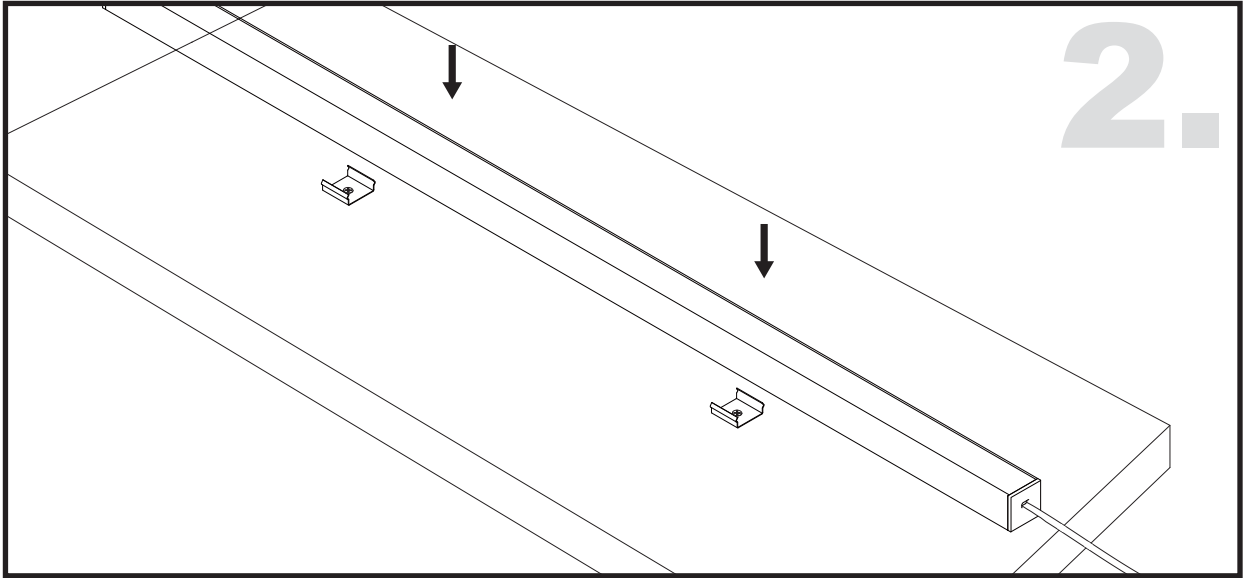

Surface

METAL CLIP INSTALLING INSTRUCTIONS