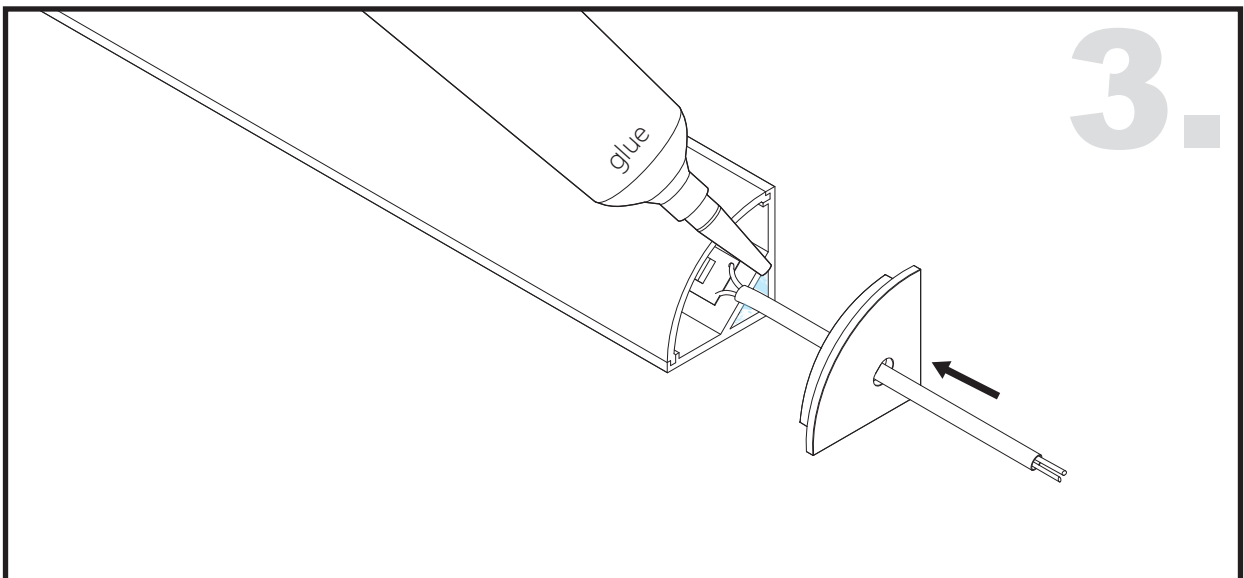

Unit:mm

Aluminium LED Profile LW-AC5

	Name	Code	Material	Color	Others
①	Aluminum Profile	AC4	Aluminum	Silver / White / Black / RAL color	
②	LED strip	-	-	-	MAX. 14.4 W/m
④	Endcap (with hole)	AC5-Cap-H	Plastic	Grey / White / Black	-
⑤	Endcap (without hole)	AC5-Cap	Plastic	Grey / White / Black	-
⑥	Adjustable Clip	AC4-Clip-A	Stainless Steel	ecru	-
⑦	Metal Clip	AC4-Clip-M	Stainless Steel	ecru	-
⑧	Plastic Clip	AC4-Clip-P	Plastic	Clear	-

③ Optional Diffuser(PMMA)

Color	Light Transmittance	Code
Opal	51%	AC4-O
Milky	-	-
Frosted	53%	AC4-F
Clear	95%	AC4-C

ADJUSTABLE CLIP INSTALLING INSTRUCTIONS

CORNER INSTALLING INSTRUCTIONS