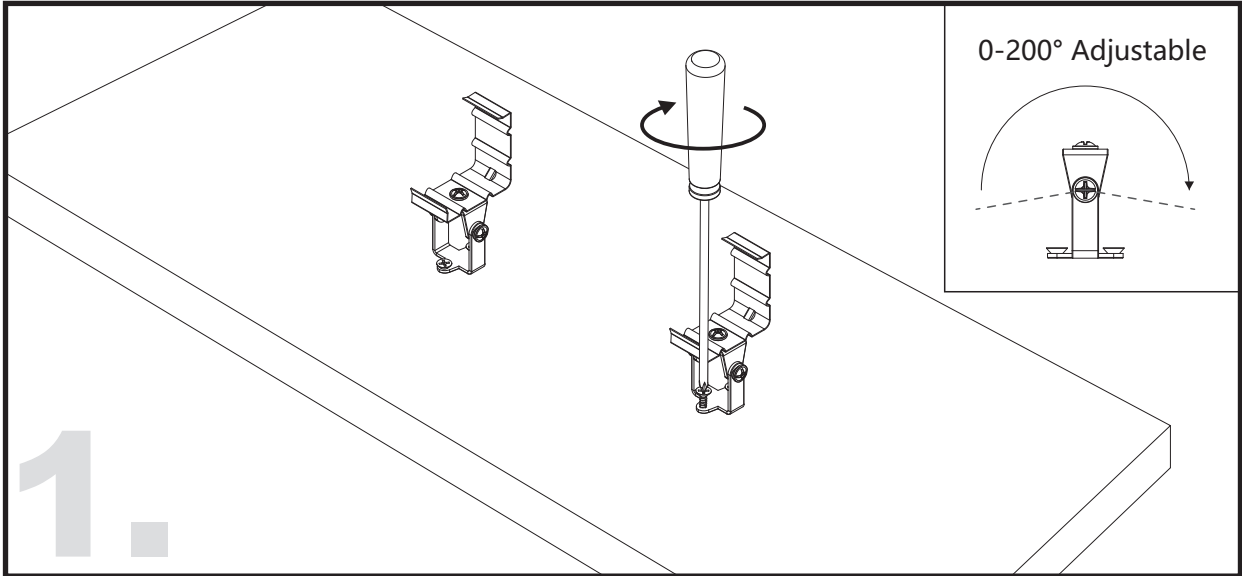

ADJUSTABLE CLIP INSTALLING INSTRUCTIONS