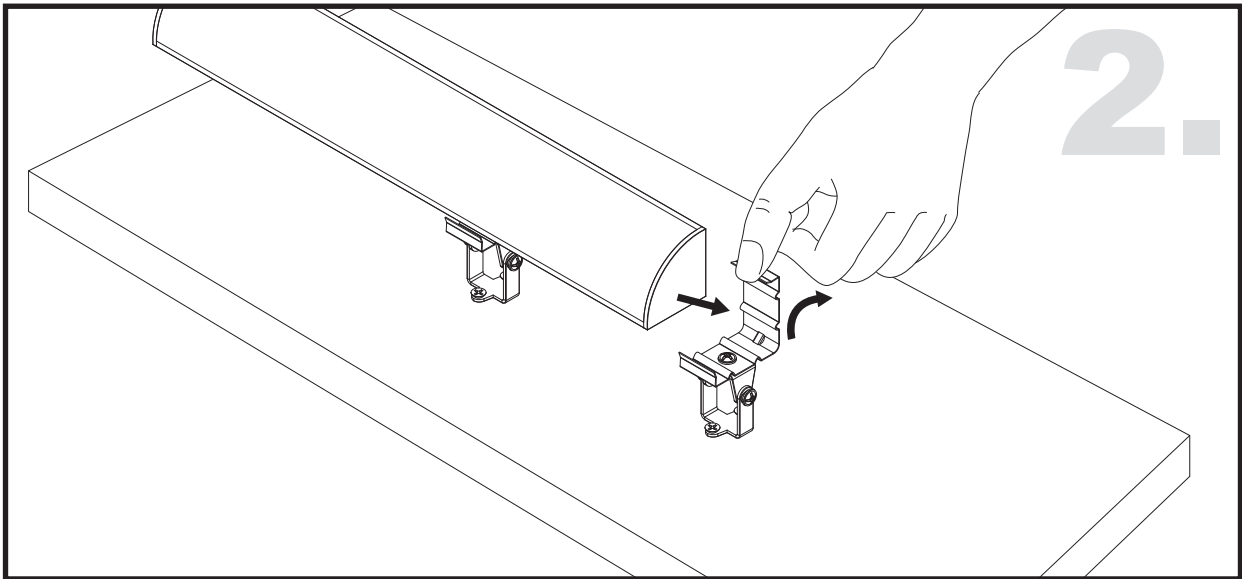

ADJUSTABLE CLIP INSTALLING INSTRUCTIONS