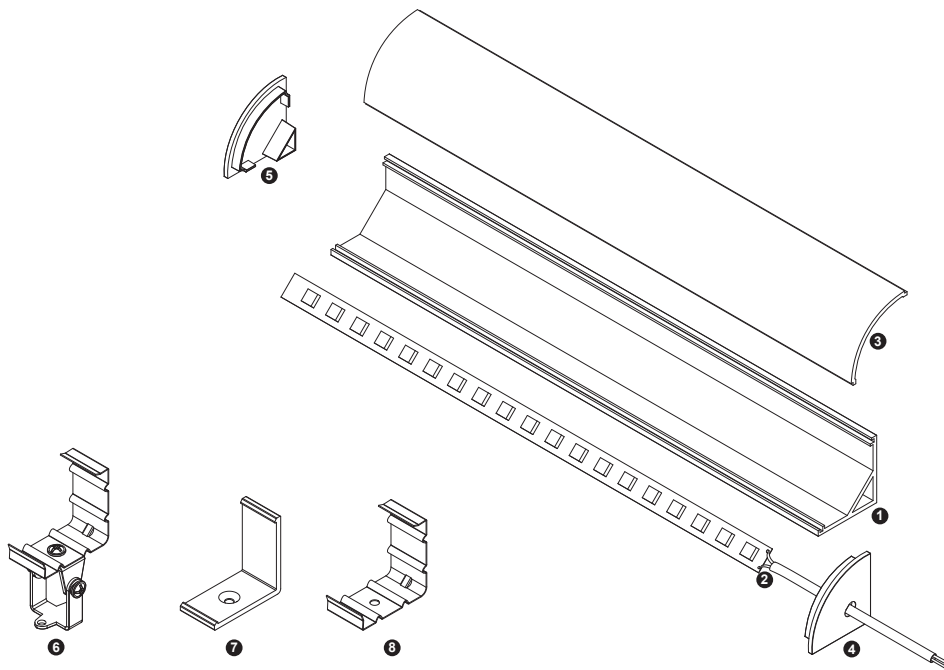

Unit:mm

Aluminium LED Profile LW-AC5

	Name	Code	Material	Color	Others
①	Aluminum Profile	AC4	Aluminum	Silver / White / Black / RAL color	
②	LED strip	-	-	-	MAX. 14.4 W/m
④	Endcap (with hole)	AC5-Cap-H	Plastic	Grey / White / Black	-
⑤	Endcap (without hole)	AC5-Cap	Plastic	Grey / White / Black	-
⑥	Adjustable Clip	AC4-Clip-A	Stainless Steel	ecru	-
⑦	Metal Clip	AC4-Clip-M	Stainless Steel	ecru	-
⑧	Plastic Clip	AC4-Clip-P	Plastic	Clear	-

③ Optional Diffuser(PMMA)

Color	Light Transmittance	Code
Opal	51%	AC4-O
Milky	-	-
Frosted	53%	AC4-F
Clear	95%	AC4-C

ADJUSTABLE CLIP INSTALLING INSTRUCTIONS

CORNER INSTALLING INSTRUCTIONS