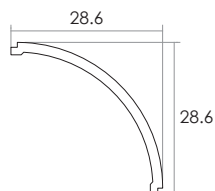

③ Optional Diffuser(PMMA)

Color	Light Transmittance	Code
Opal	51%	AC4-O
Milky	-	-
Frosted	53%	AC4-F
Clear	95%	AC4-C