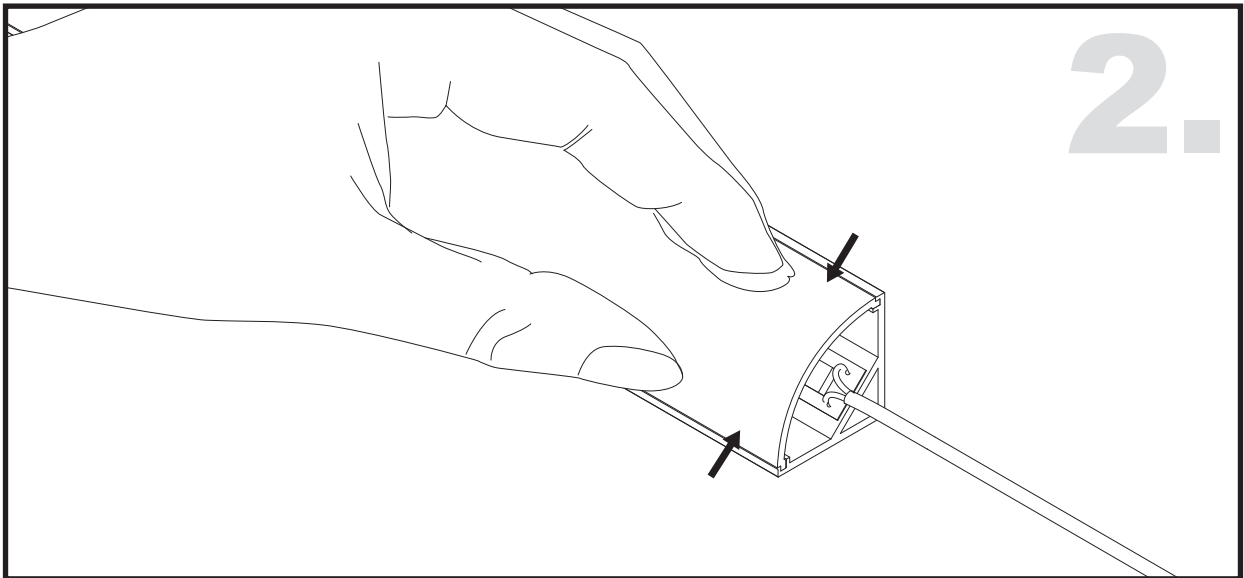

Unit:mm

Aluminium LED Profile LW-AC5

	Name	Code	Material	Color	Others
①	Aluminum Profile	AC4	Aluminum	Silver / White / Black / RAL color	
②	LED strip	-	-	-	MAX. 14.4 W/m
④	Endcap (with hole)	AC5-Cap-H	Plastic	Grey / White / Black	-
⑤	Endcap (without hole)	AC5-Cap	Plastic	Grey / White / Black	-
⑥	Adjustable Clip	AC4-Clip-A	Stainless Steel	ecru	-
⑦	Metal Clip	AC4-Clip-M	Stainless Steel	ecru	-
⑧	Plastic Clip	AC4-Clip-P	Plastic	Clear	-

③ Optional Diffuser(PMMA)

Color	Light Transmittance	Code
Opal	51%	AC4-O
Milky	-	-
Frosted	53%	AC4-F
Clear	95%	AC4-C

ADJUSTABLE CLIP INSTALLING INSTRUCTIONS

CORNER INSTALLING INSTRUCTIONS