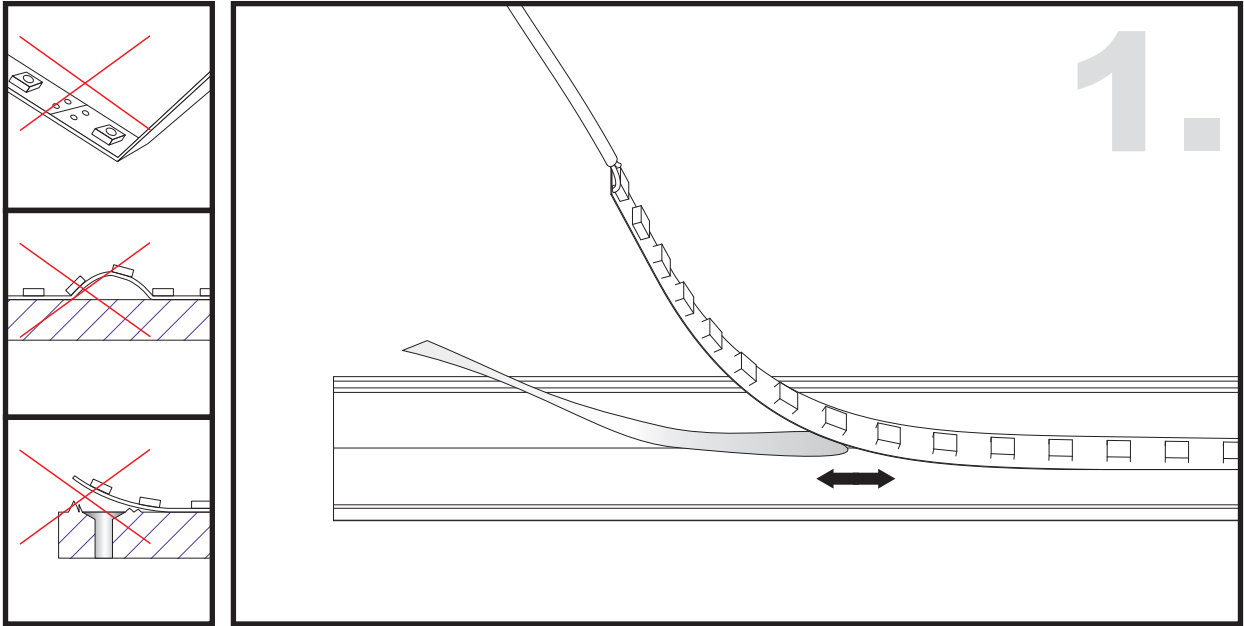

Unit:mm

Aluminium LED Profile LW-AC5

	Name	Code	Material	Color	Others
①	Aluminum Profile	AC4	Aluminum	Silver / White / Black / RAL color	
②	LED strip	-	-	-	MAX. 14.4 W/m
④	Endcap (with hole)	AC5-Cap-H	Plastic	Grey / White / Black	-
⑤	Endcap (without hole)	AC5-Cap	Plastic	Grey / White / Black	-
⑥	Adjustable Clip	AC4-Clip-A	Stainless Steel	ecru	-
⑦	Metal Clip	AC4-Clip-M	Stainless Steel	ecru	-
⑧	Plastic Clip	AC4-Clip-P	Plastic	Clear	-

③ Optional Diffuser(PMMA)

Color	Light Transmittance	Code
Opal	51%	AC4-O
Milky	-	-
Frosted	53%	AC4-F
Clear	95%	AC4-C

ADJUSTABLE CLIP INSTALLING INSTRUCTIONS

CORNER INSTALLING INSTRUCTIONS