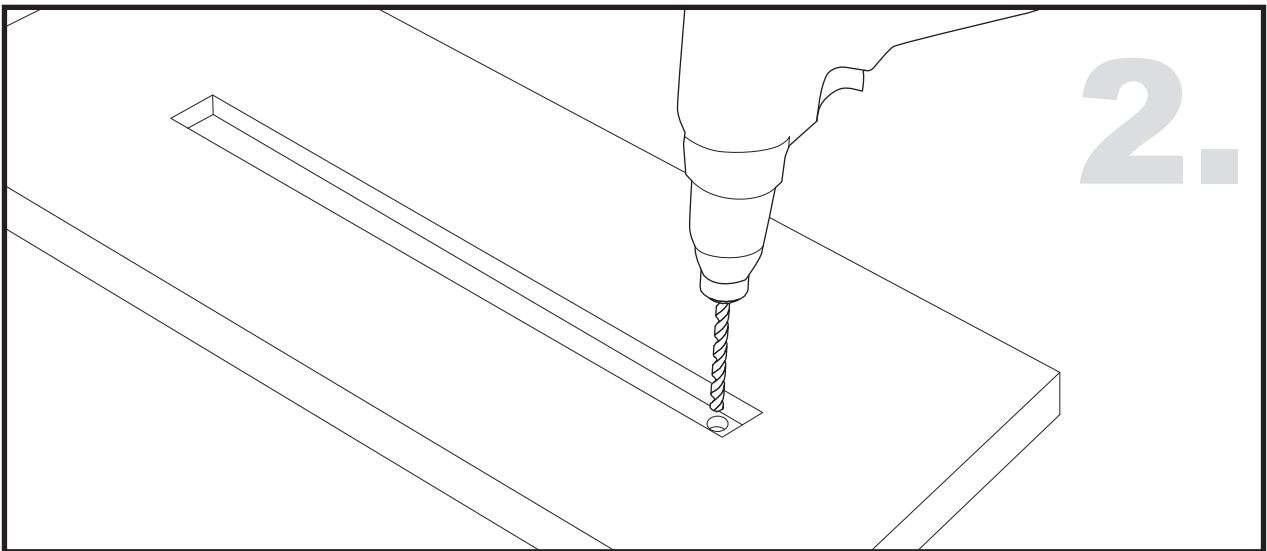

RECESSED INSTALLING INSTRUCTIONS