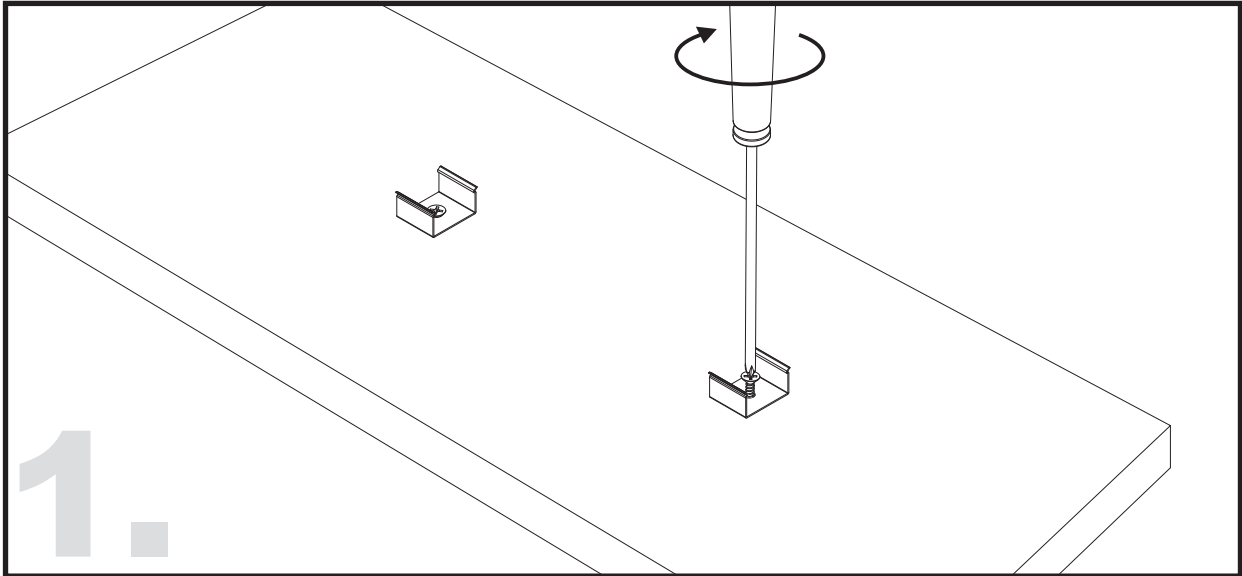

METAL CLIP / PLASTIC CLIP INSTALLING INSTRUCTIONS