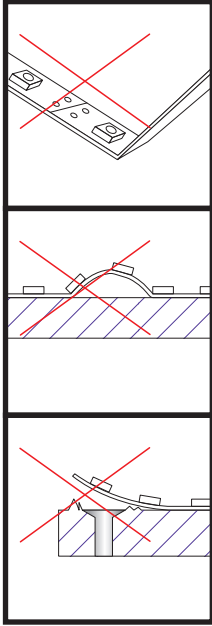

# Aluminium LED Profile LW-AR2

Unit:mm

	Name	Code	Material	Color	Others
①	Aluminum Profile	AR2	Aluminum	Silver / White / Black / RAL color	
②	LED strip	-	-	-	MAX. 14.4 W/m
④	Endcap (with hole)	AR2-Cap-H	Plastic	Grey / White / Black	-
⑤	Endcap (without hole)	AR2-Cap	Plastic	Grey / White / Black	-
⑥	Metal Clip	AS1-Clip-M	Stainless Steel	ecru	-

### ③ Optional Diffuser(PMMA/PC)

Color	Light Transmittance	Code
Opal	52%	D001-O
Milky	64%	D001-M
Frosted	81%	D001-F
Clear	95%	D001-C

METAL CLIP / PLASTIC CLIP INSTALLING INSTRUCTIONS

RECESSED INSTALLING INSTRUCTIONS