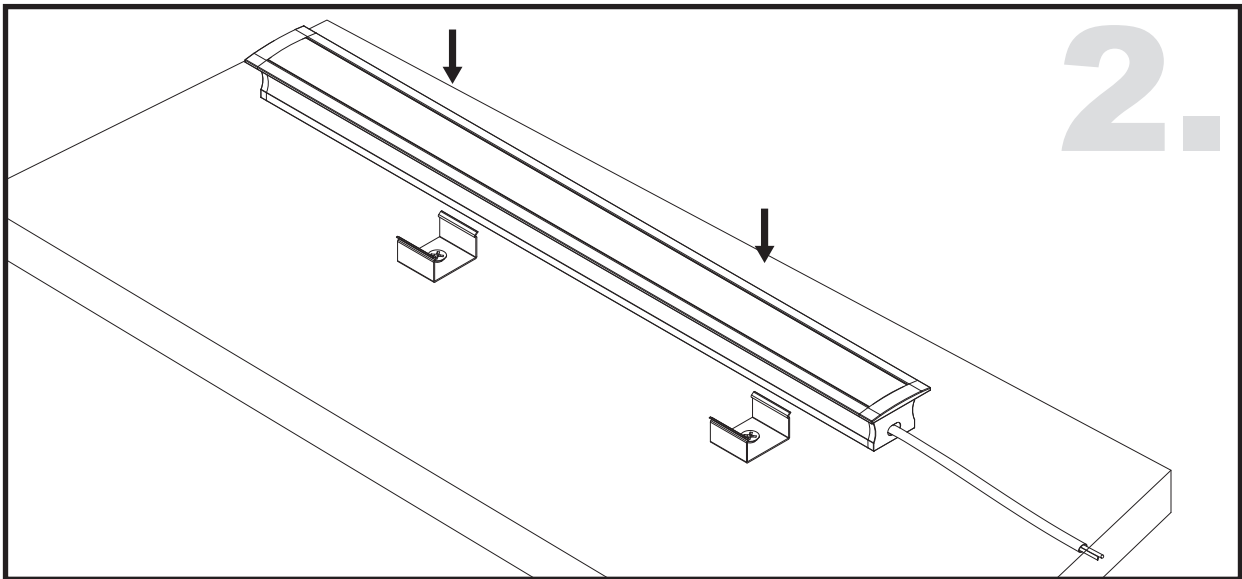

METAL CLIP / PLASTIC CLIP INSTALLING INSTRUCTIONS