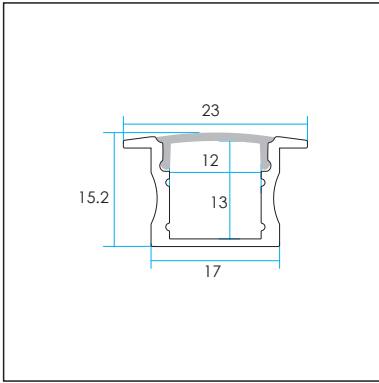

# Aluminium LED Profile LW-AR2

Unit:mm

	Name	Code	Material	Color	Others
①	Aluminum Profile	AR2	Aluminum	Silver / White / Black / RAL color	
②	LED strip	-	-	-	MAX. 14.4 W/m
④	Endcap (with hole)	AR2-Cap-H	Plastic	Grey / White / Black	-
⑤	Endcap (without hole)	AR2-Cap	Plastic	Grey / White / Black	-
⑥	Metal Clip	AS1-Clip-M	Stainless Steel	ecru	-