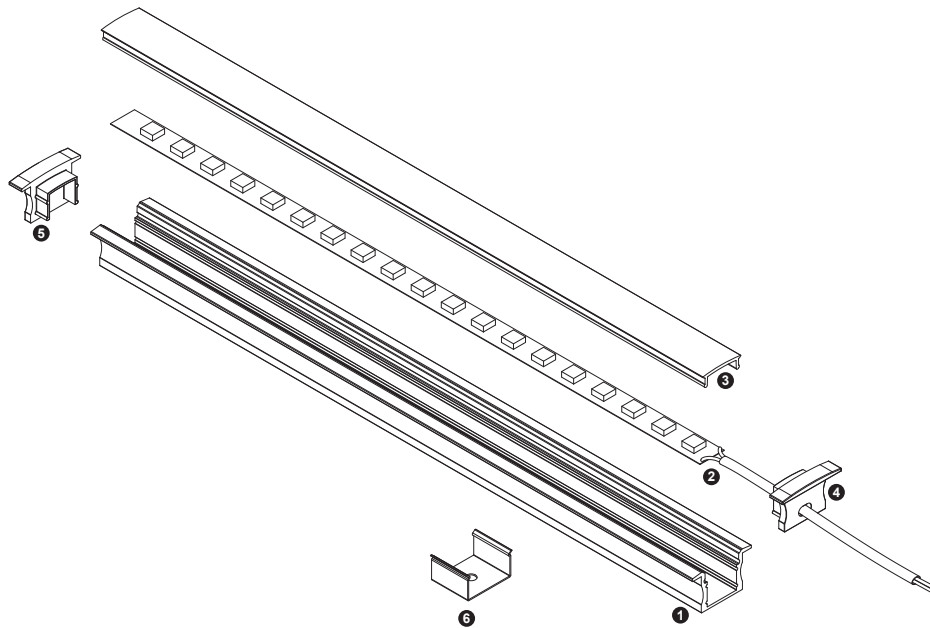

# Aluminium LED Profile LW-AR2

Unit:mm

	Name	Code	Material	Color	Others
①	Aluminum Profile	AR2	Aluminum	Silver / White / Black / RAL color	
②	LED strip	-	-	-	MAX. 14.4 W/m
④	Endcap (with hole)	AR2-Cap-H	Plastic	Grey / White / Black	-
⑤	Endcap (without hole)	AR2-Cap	Plastic	Grey / White / Black	-
⑥	Metal Clip	AS1-Clip-M	Stainless Steel	ecru	-

### ③ Optional Diffuser(PMMA/PC)

Color	Light Transmittance	Code
Opal	52%	D001-O
Milky	64%	D001-M
Frosted	81%	D001-F
Clear	95%	D001-C

METAL CLIP / PLASTIC CLIP INSTALLING INSTRUCTIONS

RECESSED INSTALLING INSTRUCTIONS