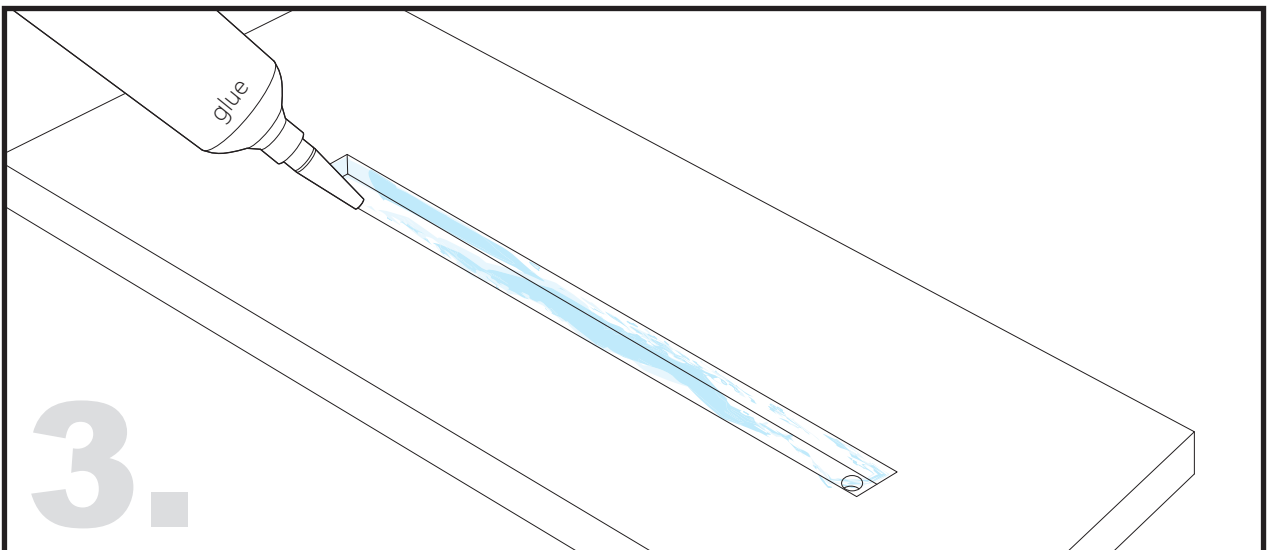

RECESSED INSTALLING INSTRUCTIONS