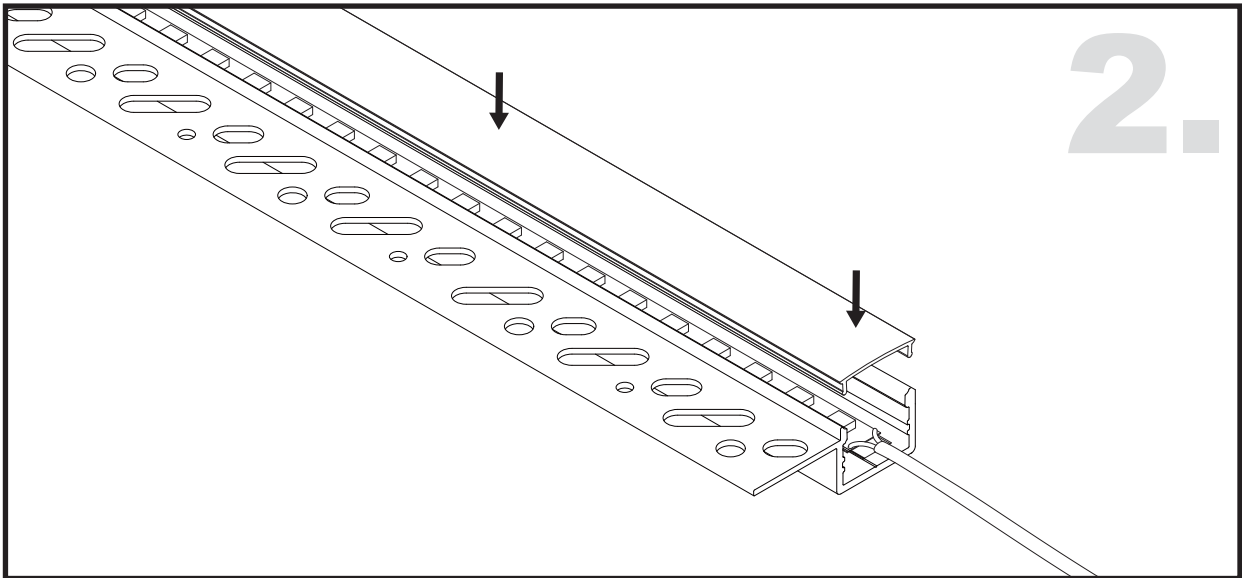

Unit:mm

Aluminium LED Profile LW-CT5S

	Name	Code	Material	Color	Others
①	Aluminum Profile	CT5S	Aluminum	Silver / White / Black / RAL color	
②	LED strip	-	-	-	MAX. 19.2 W/m
④	Endcap (with hole)	CT5-Cap-H	Plastic	Grey / White / Black	-
⑤	Endcap (without hole)	CT5-Cap	Plastic	Grey / White / Black	-

③ Optional Diffuser(PMMA/PC)

Color	Light Transmittance	Code
Opal	70%	D005-O
Milky	78%	D005-M
Frosted	91%	D005-F
Clear	95%	D005-C

RECESSED INSTALLING INSTRUCTIONS