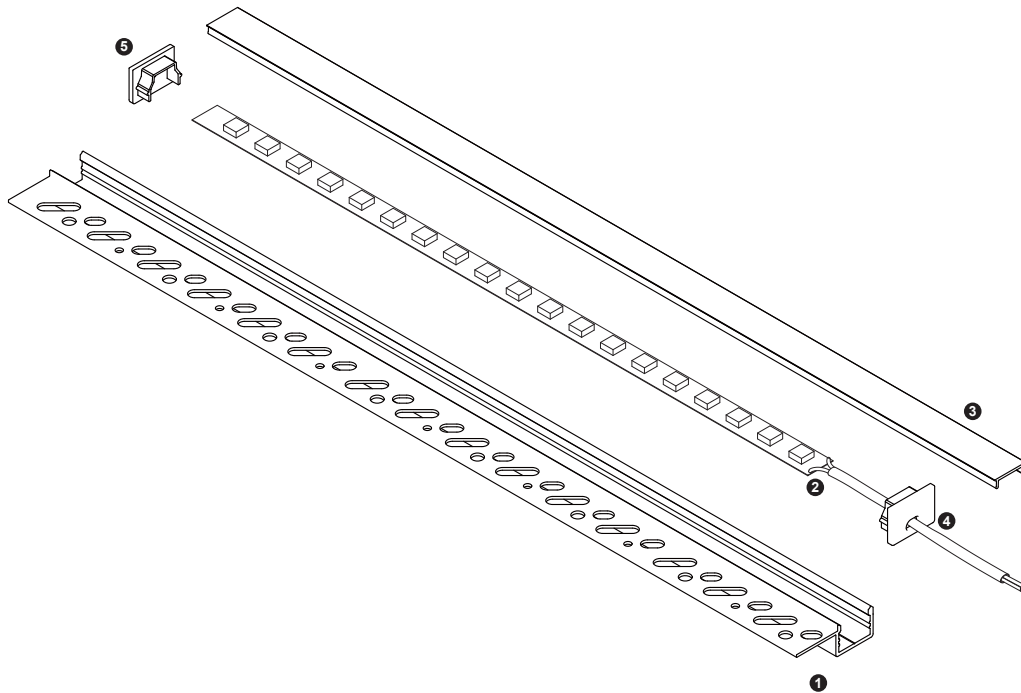

Unit:mm

Aluminium LED Profile LW-CT5S

	Name	Code	Material	Color	Others
①	Aluminum Profile	CT5S	Aluminum	Silver / White / Black / RAL color	
②	LED strip	-	-	-	MAX. 19.2 W/m
④	Endcap (with hole)	CT5-Cap-H	Plastic	Grey / White / Black	-
⑤	Endcap (without hole)	CT5-Cap	Plastic	Grey / White / Black	-

③ Optional Diffuser(PMMA/PC)

Color	Light Transmittance	Code
Opal	70%	D005-O
Milky	78%	D005-M
Frosted	91%	D005-F
Clear	95%	D005-C

RECESSED INSTALLING INSTRUCTIONS