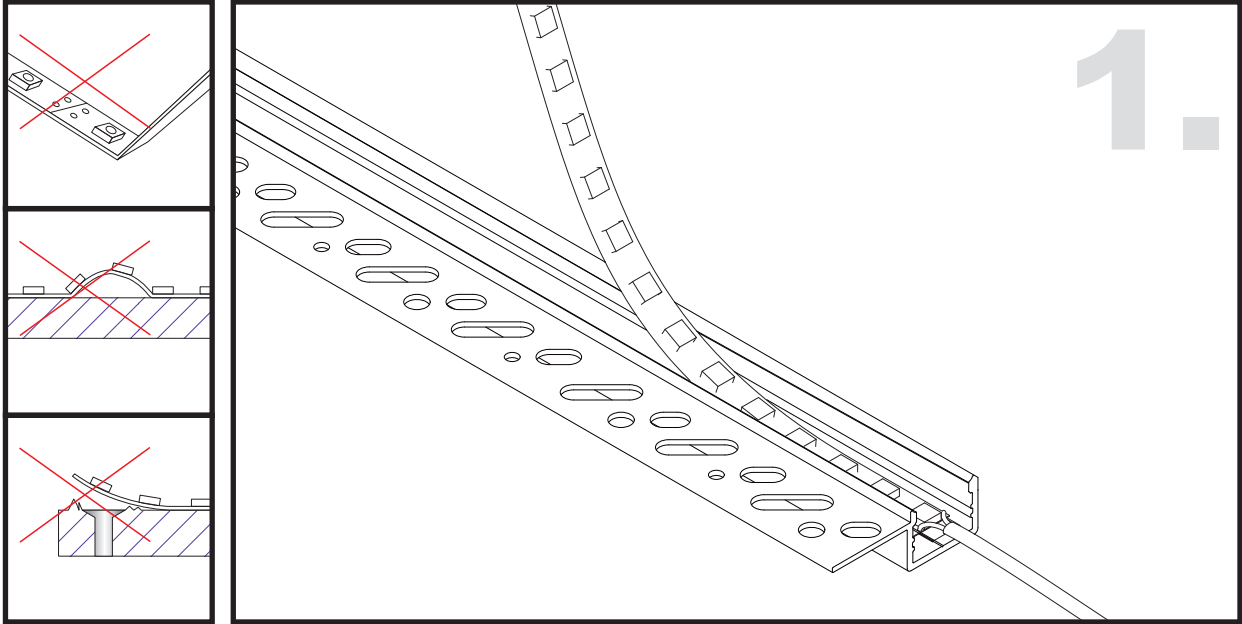

Unit:mm

Aluminium LED Profile LW-CT5S

	Name	Code	Material	Color	Others
①	Aluminum Profile	CT5S	Aluminum	Silver / White / Black / RAL color	
②	LED strip	-	-	-	MAX. 19.2 W/m
④	Endcap (with hole)	CT5-Cap-H	Plastic	Grey / White / Black	-
⑤	Endcap (without hole)	CT5-Cap	Plastic	Grey / White / Black	-

③ Optional Diffuser(PMMA/PC)

Color	Light Transmittance	Code
Opal	70%	D005-O
Milky	78%	D005-M
Frosted	91%	D005-F
Clear	95%	D005-C

RECESSED INSTALLING INSTRUCTIONS