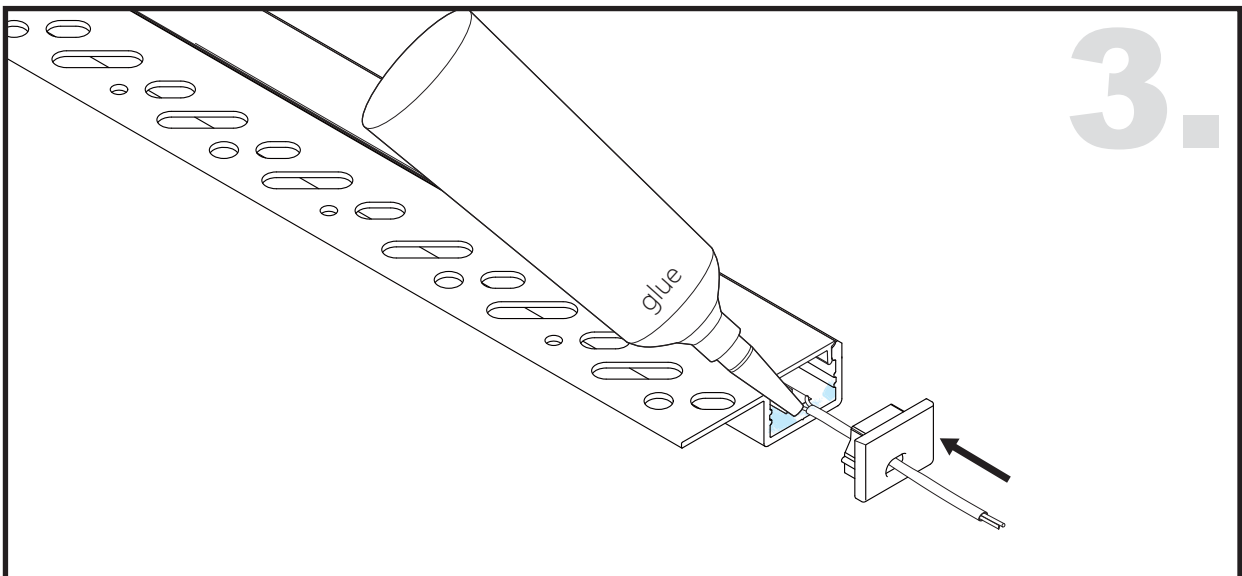

Unit:mm

Aluminium LED Profile LW-CT5S

	Name	Code	Material	Color	Others
①	Aluminum Profile	CT5S	Aluminum	Silver / White / Black / RAL color	
②	LED strip	-	-	-	MAX. 19.2 W/m
④	Endcap (with hole)	CT5-Cap-H	Plastic	Grey / White / Black	-
⑤	Endcap (without hole)	CT5-Cap	Plastic	Grey / White / Black	-

③ Optional Diffuser(PMMA/PC)

Color	Light Transmittance	Code
Opal	70%	D005-O
Milky	78%	D005-M
Frosted	91%	D005-F
Clear	95%	D005-C

RECESSED INSTALLING INSTRUCTIONS