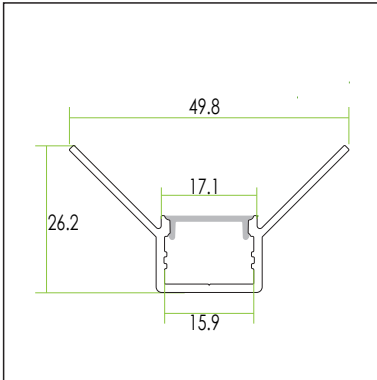

## Aluminium LED Profile **LW-CT6**

Unit:mm

|   | Name                  | Code      | Material | Color                              | Others        |
|---|-----------------------|-----------|----------|------------------------------------|---------------|
| ① | Aluminum Profile      | CT6       | Aluminum | Silver / White / Black / RAL color |               |
| ② | LED strip             | -         | -        | -                                  | MAX. 19.2 W/m |
| ④ | Endcap (with hole)    | CT5-Cap-H | Plastic  | Grey / White / Black               | -             |
| ⑤ | Endcap (without hole) | CT5-Cap   | Plastic  | Grey / White / Black               | -             |