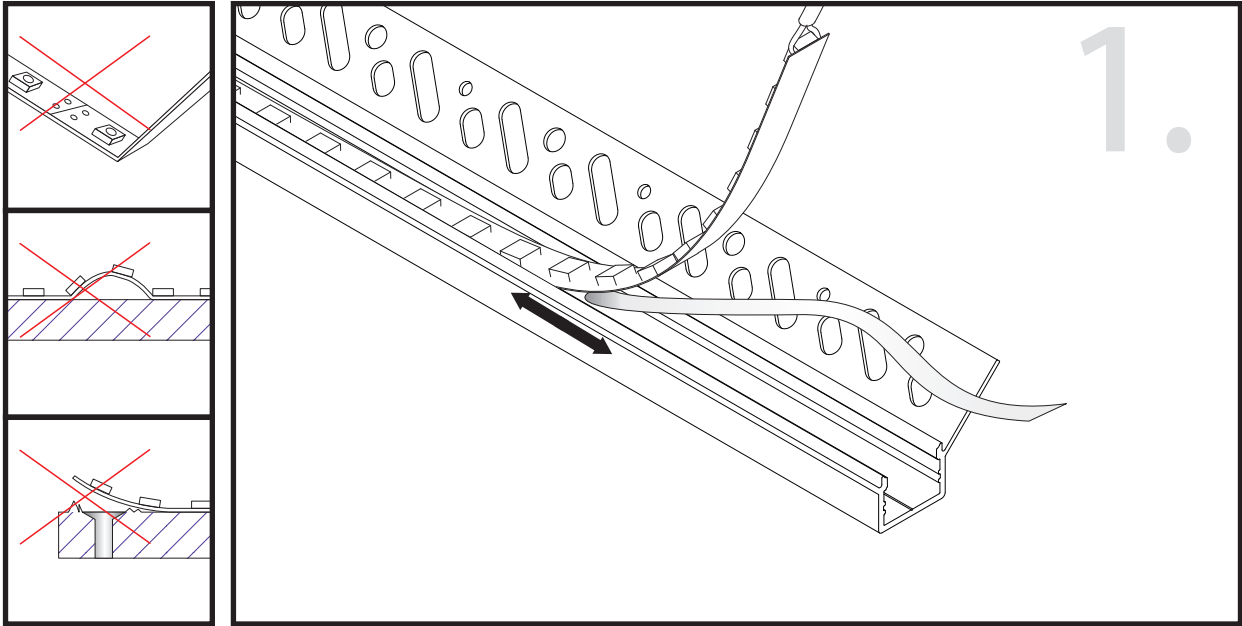

## Aluminium LED Profile **LW-CT6**

Unit:mm

|   | Name                  | Code      | Material | Color                              | Others        |
|---|-----------------------|-----------|----------|------------------------------------|---------------|
| ① | Aluminum Profile      | CT6       | Aluminum | Silver / White / Black / RAL color |               |
| ② | LED strip             | -         | -        | -                                  | MAX. 19.2 W/m |
| ④ | Endcap (with hole)    | CT5-Cap-H | Plastic  | Grey / White / Black               | -             |
| ⑤ | Endcap (without hole) | CT5-Cap   | Plastic  | Grey / White / Black               | -             |

## RECESSED INSTALLING INSTRUCTIONS