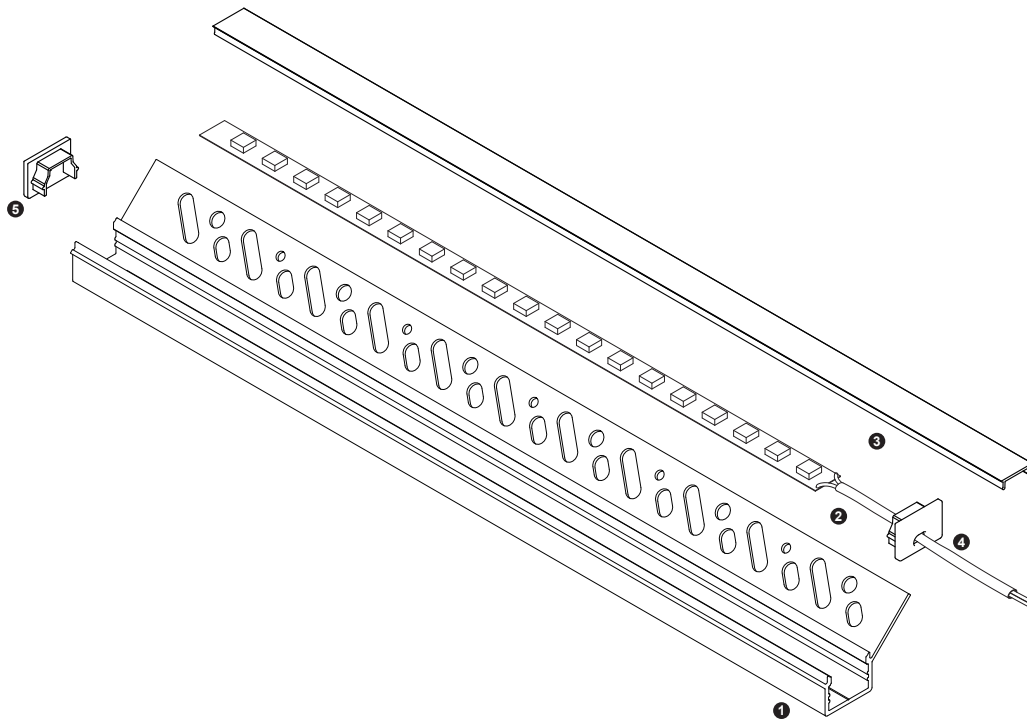

## Aluminium LED Profile **LW-CT6**

Unit:mm

|   | Name                  | Code      | Material | Color                              | Others        |
|---|-----------------------|-----------|----------|------------------------------------|---------------|
| ① | Aluminum Profile      | CT6       | Aluminum | Silver / White / Black / RAL color |               |
| ② | LED strip             | -         | -        | -                                  | MAX. 19.2 W/m |
| ④ | Endcap (with hole)    | CT5-Cap-H | Plastic  | Grey / White / Black               | -             |
| ⑤ | Endcap (without hole) | CT5-Cap   | Plastic  | Grey / White / Black               | -             |

### ③ Optional Diffuser(PMMA/PC)

| Color   | Light Transmittance | Code   |
|---------|---------------------|--------|
| Opal    | 70%                 | D005-O |
| Milky   | 78%                 | D005-M |
| Frosted | 91%                 | D005-F |
| Clear   | 95%                 | D005-C |

## RECESSED INSTALLING INSTRUCTIONS