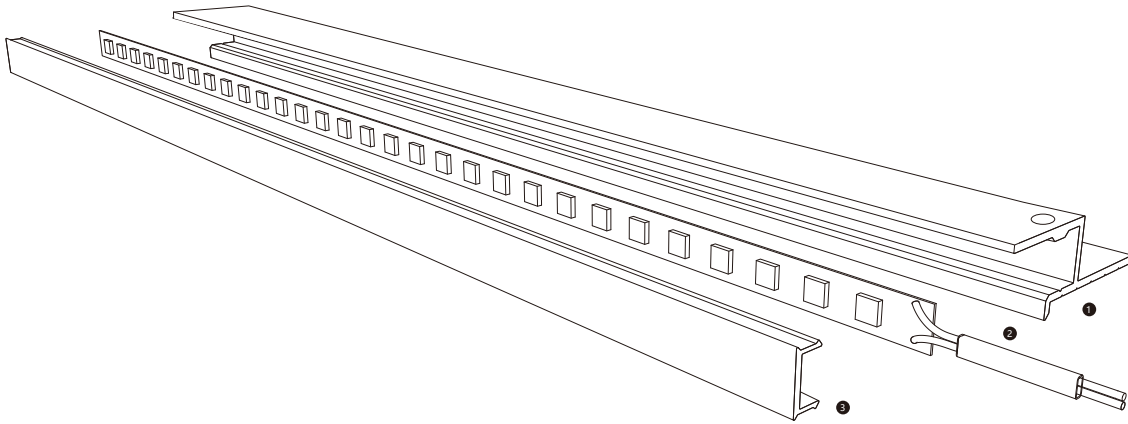

Unit:mm

Aluminium LED Profile LW-CT8

| | Name | Code | Material | Color | Other |
|---|------------------|------|----------|------------------------------------|---------------|
| ① | Aluminum Profile | CT8 | Aluminum | Silver / White / Black / RAL color | |
| ② | LED strip | - | - | - | MAX. 19.2 W/m |